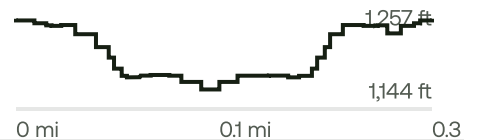

9.9°W
6/26/2026

Gain: 75.46 ft Loss: 82.02 ft

Cucumber Falls
Ohiopyle, PA